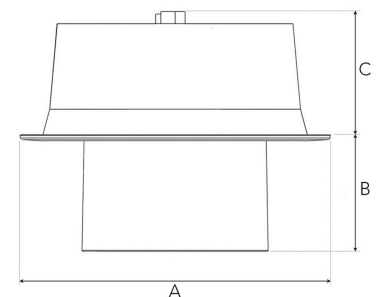

FLEXO 3000, 930 (BBBL), MEDIUM, WHITE

ITAB

- ✓ Techo moderno, minimalista y de aspecto limpio
- ✓ Disponible en varios paquetes de lúmenes
- ✓ Instalación sin herramientas
- ✓ Disponible en blanco, negro y gris
- ✓ Inclinable y giratorio

TECHNICAL SPECIFICATION

Product Code	306-501-10
Colour	White
Control	On/off
CRI light colour	930 (BBBL)
Delivered lumen output lm	2841
Driver	Stand alone, included
EEL	E
Light distribution	Medium
Lightsource	LED COB
Mains input voltage	220-240 V
Measurements A	176
Measurements B	65
Measurements C	70
Mounting	Recessed
Position	360°/60°
Lifetime	L80 B10, 50.000h
Protection	IP 20, class III
Sawing instructions diameter	Ø165
Start Time	Instant
System power W	21,6
Unit	mm
Weight	0,9

A= 176mm, B= 65mm, C= 70mm

Spot		Medium		Flood		Wide Flood	
14°		27°		38°		56°	
m	ø	m	ø	m	ø	m	ø
1.0	0.25	1.0	0.48	1.0	0.69	1.0	1.07
2.0	0.49	2.0	0.95	2.0	1.39	2.0	2.14
3.0	0.74	3.0	1.43	3.0	2.08	3.0	3.22

165mm