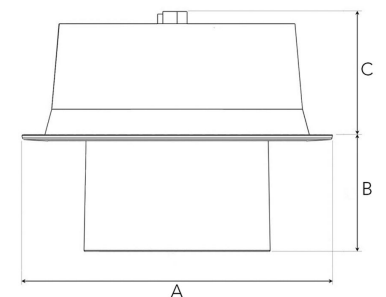

# FLEXO 3000, 930 (BBBL), MEDIUM, WHITE

ITAB

- ✓ Techo moderno, minimalista y de aspecto limpio
- ✓ Disponible en varios paquetes de lúmenes
- ✓ Instalación sin herramientas
- ✓ Disponible en blanco, negro y gris
- ✓ Inclínable y giratorio

## TECHNICAL SPECIFICATION

Product Code	306-501-10
Colour	White
Control	On/off
CRI light colour	930 (BBBL)
Delivered lumen output lm	2841
Driver	Stand alone, included
EEL	E
Light distribution	Medium
Lightsource	LED COB
Mains input voltage	220-240 V
Measurements A	176
Measurements B	65
Measurements C	70
Mounting	Recessed
Position	360°/60°
Lifetime	L80 B10, 50.000h
Protection	IP 20, class III
Sawing instructions diameter	Ø165
Start Time	Instant
System power W	21,6
Unit	mm
Weight	0,9

A= 176mm, B= 65mm, C= 70mm

Spot		Medium		Flood		Wide Flood	
14°		27°		38°		56°	
m	ø	m	ø	m	ø	m	ø
1.0	0.25	1.0	0.48	1.0	0.69	1.0	1.07
2.0	0.49	2.0	0.95	2.0	1.39	2.0	2.14
3.0	0.74	3.0	1.43	3.0	2.08	3.0	3.22

165mm