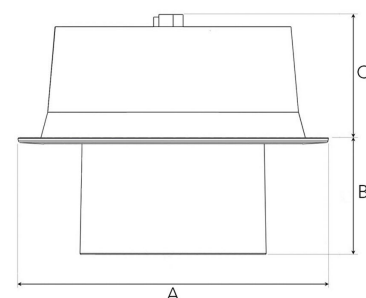

FLEXO 4000, 930 (BBBL), FLOOD, GREY

ITAB

- ✓ Techo moderno, minimalista y de aspecto limpio
- ✓ Disponible en varios paquetes de lúmenes
- ✓ Instalación sin herramientas
- ✓ Disponible en blanco, negro y gris
- ✓ Inclínable y giratorio

TECHNICAL SPECIFICATION

Product Code	306-512-30
Colour	Grey
Control	On/off
CRI light colour	930 (BBBL)
Delivered lumen output lm	3766
Driver	Stand alone, included
EEL	E
Light distribution	Flood
Lightsource	LED COB
Mains input voltage	220-240 V
Measurements A	176
Measurements B	65
Measurements C	70
Mounting	Recessed
Position	360°/60°
Lifetime	L80 B10, 50.000h
Protection	IP 20, class III
Sawing instructions diameter	Ø165
Start Time	Instant
System power W	30,1
Unit	mm
Weight	0,9

A= 176mm, B= 65mm, C= 70mm

Spot		Medium		Flood		Wide Flood	
14°		27°		38°		56°	
m	ø	m	ø	m	ø	m	ø
1.0	0.25	1.0	0.48	1.0	0.69	1.0	1.07
2.0	0.49	2.0	0.95	2.0	1.39	2.0	2.14
3.0	0.74	3.0	1.43	3.0	2.08	3.0	3.22

165mm