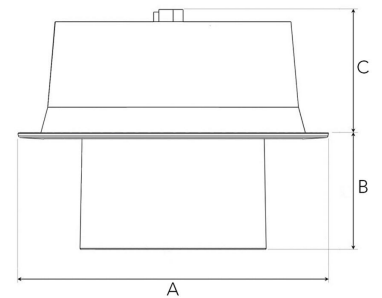

TECHNICAL SPECIFICATION

Product Code	306-512-20
Colour	Black
Control	On/off
CRI light colour	930 (BBBL)
Delivered lumen output lm	3766
Driver	Stand alone, included
EEL	E
Light distribution	Flood
Lightsource	LED COB
Mains input voltage	220-240 V
Measurements A	176
Measurements B	65
Measurements C	70
Mounting	Recessed
Position	360°/60°
Lifetime	L80 B10, 50.000h
Protection	IP 20, class III
Sawing instructions diameter	Ø165
Start Time	Instant
System power W	30,1
Unit	mm
Weight	0,9

A= 176mm, B= 65mm, C= 70mm

Spot		Medium		Flood		Wide Flood	
14°		27°		38°		56°	
m	ø	m	ø	m	ø	m	ø
1.0	0.25	1.0	0.48	1.0	0.69	1.0	1.07
2.0	0.49	2.0	0.95	2.0	1.39	2.0	2.14
3.0	0.74	3.0	1.43	3.0	2.08	3.0	3.22

165mm