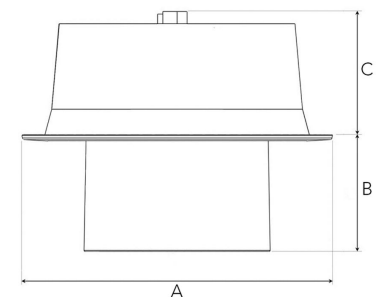

FLEXO 4000, 930 (BBBL), FLOOD, WHITE

ITAB

- ✓ Techo moderno, minimalista y de aspecto limpio
- ✓ Disponible en varios paquetes de lúmenes
- ✓ Instalación sin herramientas
- ✓ Disponible en blanco, negro y gris
- ✓ Inclínable y giratorio

TECHNICAL SPECIFICATION

Product Code	306-512-10
Colour	White
Control	On/off
CRI light colour	930 (BBBL)
Delivered lumen output lm	3766
Driver	Stand alone, included
EEL	E
Light distribution	Flood
Lightsource	LED COB
Mains input voltage	220-240 V
Measurements A	176
Measurements B	65
Measurements C	70
Mounting	Recessed
Position	360°/60°
Lifetime	L80 B10, 50.000h
Protection	IP 20, class III
Sawing instructions diameter	Ø165
Start Time	Instant
System power W	30,1
Unit	mm
Weight	0,9

A= 176mm, B= 65mm, C= 70mm

Spot		Medium		Flood		Wide Flood	
14°		27°		38°		56°	
m	ø	m	ø	m	ø	m	ø
1.0	0.25	1.0	0.48	1.0	0.69	1.0	1.07
2.0	0.49	2.0	0.95	2.0	1.39	2.0	2.14
3.0	0.74	3.0	1.43	3.0	2.08	3.0	3.22

165mm