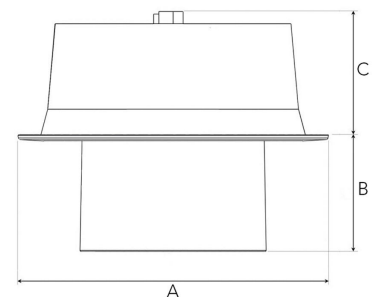

# FLEXO 4000, 930 (BBBL), FLOOD, WHITE

- ✓ Techo moderno, minimalista y de aspecto limpio
- ✓ Disponible en varios paquetes de lúmenes
- ✓ Instalación sin herramientas
- ✓ Disponible en blanco, negro y gris
- ✓ Inclinable y giratorio

## TECHNICAL SPECIFICATION

Product Code	306-512-10
Colour	White
Control	On/off
CRI light colour	930 (BBBL)
Delivered lumen output lm	3766
Driver	Stand alone, included
EEL	E
Light distribution	Flood
Lightsource	LED COB
Mains input voltage	220-240 V
Measurements A	176
Measurements B	65
Measurements C	70
Mounting	Recessed
Position	360°/60°
Lifetime	L80 B10, 50.000h
Protection	IP 20, class III
Sawing instructions diameter	Ø165
Start Time	Instant
System power W	30,1
Unit	mm
Weight	0,9

A= 176mm, B= 65mm, C= 70mm

Spot		Medium		Flood		Wide Flood	
14°		27°		38°		56°	
m	ø	m	ø	m	ø	m	ø
1.0	0.25	1.0	0.48	1.0	0.69	1.0	1.07
2.0	0.49	2.0	0.95	2.0	1.39	2.0	2.14
3.0	0.74	3.0	1.43	3.0	2.08	3.0	3.22

165mm