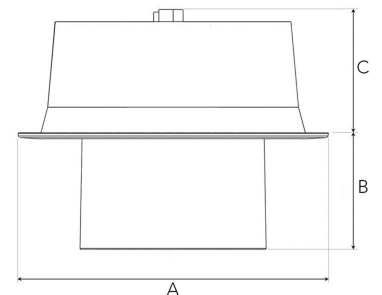

TECHNICAL SPECIFICATION

Product Code	306-502-30
Colour	Grey
Control	On/off
CRI light colour	930 (BBBL)
Delivered lumen output lm	2841
Driver	Stand alone, included
EEL	E
Light distribution	Flood
Lightsource	LED COB
Mains input voltage	220-240 V
Measurements A	176
Measurements B	65
Measurements C	70
Mounting	Recessed
Position	360°/60°
Lifetime	L80 B10, 50.000h
Protection	IP 20, class III
Sawing instructions diameter	Ø165
Start Time	Instant
System power W	21,6
Unit	mm
Weight	0,9

A= 176mm, B= 65mm, C= 70mm

Spot		Medium		Flood		Wide Flood	
14°		27°		38°		56°	
m	ø	m	ø	m	ø	m	ø
1.0	0.25	1.0	0.48	1.0	0.69	1.0	1.07
2.0	0.49	2.0	0.95	2.0	1.39	2.0	2.14
3.0	0.74	3.0	1.43	3.0	2.08	3.0	3.22

165mm