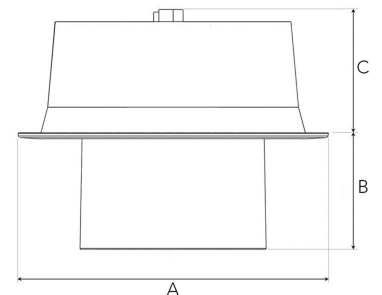

TECHNICAL SPECIFICATION

| | |
|------------------------------|-----------------------|
| Product Code | 306-502-30 |
| Colour | Grey |
| Control | On/off |
| CRI light colour | 930 (BBBL) |
| Delivered lumen output lm | 2841 |
| Driver | Stand alone, included |
| EEL | E |
| Light distribution | Flood |
| Lightsource | LED COB |
| Mains input voltage | 220-240 V |
| Measurements A | 176 |
| Measurements B | 65 |
| Measurements C | 70 |
| Mounting | Recessed |
| Position | 360°/60° |
| Lifetime | L80 B10, 50.000h |
| Protection | IP 20, class III |
| Sawing instructions diameter | Ø165 |
| Start Time | Instant |
| System power W | 21,6 |
| Unit | mm |
| Weight | 0,9 |

A= 176mm, B= 65mm, C= 70mm

| Spot | | Medium | | Flood | | Wide Flood | |
|------|------|--------|------|-------|------|------------|------|
| 14° | | 27° | | 38° | | 56° | |
| m | ø | m | ø | m | ø | m | ø |
| 1.0 | 0.25 | 1.0 | 0.48 | 1.0 | 0.69 | 1.0 | 1.07 |
| 2.0 | 0.49 | 2.0 | 0.95 | 2.0 | 1.39 | 2.0 | 2.14 |
| 3.0 | 0.74 | 3.0 | 1.43 | 3.0 | 2.08 | 3.0 | 3.22 |

165mm