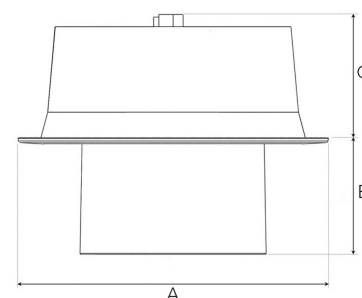

TECHNICAL SPECIFICATION

Product Code	306-502-20
Colour	Black
Control	On/off
CRI light colour	930 (BBBL)
Delivered lumen output lm	2841
Driver	Stand alone, included
EEL	E
Light distribution	Flood
Lightsource	LED COB
Mains input voltage	220-240 V
Measurements A	176
Measurements B	65
Measurements C	70
Mounting	Recessed
Position	360°/60°
Lifetime	L80 B10, 50.000h
Protection	IP 20, class III
Sawing instructions diameter	Ø165
Start Time	Instant
System power W	21,6
Unit	mm
Weight	0,9

A= 176mm, B= 65mm, C= 70mm

Spot		Medium		Flood		Wide Flood	
14°		27°		38°		56°	
m	ø	m	ø	m	ø	m	ø
1.0	0.25	1.0	0.48	1.0	0.69	1.0	1.07
2.0	0.49	2.0	0.95	2.0	1.39	2.0	2.14
3.0	0.74	3.0	1.43	3.0	2.08	3.0	3.22

165mm