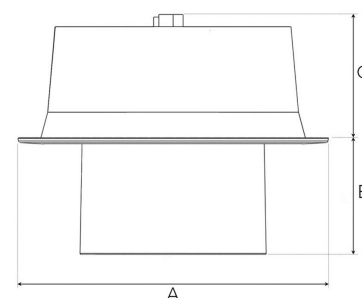

# FLEXO 3000, 930 (BBBL), FLOOD, BLACK

ITAB

- ✓ Techo moderno, minimalista y de aspecto limpio
- ✓ Disponible en varios paquetes de lúmenes
- ✓ Instalación sin herramientas
- ✓ Disponible en blanco, negro y gris
- ✓ Inclínable y giratorio

## TECHNICAL SPECIFICATION

Product Code	306-502-20
Colour	Black
Control	On/off
CRI light colour	930 (BBBL)
Delivered lumen output lm	2841
Driver	Stand alone, included
EEL	E
Light distribution	Flood
Lightsource	LED COB
Mains input voltage	220-240 V
Measurements A	176
Measurements B	65
Measurements C	70
Mounting	Recessed
Position	360°/60°
Lifetime	L80 B10, 50.000h
Protection	IP 20, class III
Sawing instructions diameter	Ø165
Start Time	Instant
System power W	21,6
Unit	mm
Weight	0,9

A= 176mm, B= 65mm, C= 70mm

Spot		Medium		Flood		Wide Flood	
14°		27°		38°		56°	
m	ø	m	ø	m	ø	m	ø
1.0	0.25	1.0	0.48	1.0	0.69	1.0	1.07
2.0	0.49	2.0	0.95	2.0	1.39	2.0	2.14
3.0	0.74	3.0	1.43	3.0	2.08	3.0	3.22

165mm