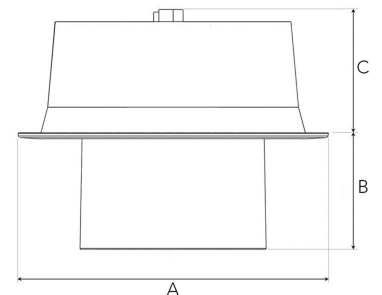

TECHNICAL SPECIFICATION

Product Code	306-502-10
Colour	White
Control	On/off
CRI light colour	930 (BBBL)
Delivered lumen output lm	2841
Driver	Stand alone, included
EEL	E
Light distribution	Flood
Lightsource	LED COB
Mains input voltage	220-240 V
Measurements A	176
Measurements B	65
Measurements C	70
Mounting	Recessed
Position	360°/60°
Lifetime	L80 B10, 50.000h
Protection	IP 20, class III
Sawing instructions diameter	Ø165
Start Time	Instant
System power W	21,6
Unit	mm
Weight	0,9

A= 176mm, B= 65mm, C= 70mm

Spot		Medium		Flood		Wide Flood	
14°		27°		38°		56°	
m	ø	m	ø	m	ø	m	ø
1.0	0.25	1.0	0.48	1.0	0.69	1.0	1.07
2.0	0.49	2.0	0.95	2.0	1.39	2.0	2.14
3.0	0.74	3.0	1.43	3.0	2.08	3.0	3.22

165mm