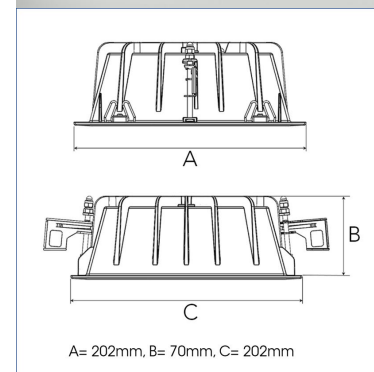

TECHNICAL SPECIFICATION

Product Code	306-583-20
Colour	Black
Control	On/off
CRI light colour	930 (BBBL)
Delivered lumen output lm	2560
Driver	Stand alone, included
EEL	E
Light distribution	Wide flood
Lightsource	LED COB
Mains input voltage	220-240 V
Measurements A	202
Measurements B	70
Measurements C	202
Mounting	Recessed
Position	Fixed
Lifetime	L80 B10, 50.000h
Protection	IP 20, class III
Sawing instructions x	177
Sawing instructions y	191
Start Time	Instant
System power W	20,7
Unit	mm
Weight	0,8

Spot	Medium	Flood	Wide Flood
14°	27°	38°	56°
m	m	m	m
1.0	1.0	1.0	1.0
2.0	2.0	2.0	2.0
3.0	3.0	3.0	3.0
0.25	0.48	0.69	1.07
0.49	0.95	1.39	2.14
0.74	1.43	2.08	3.22

177 x 191mm