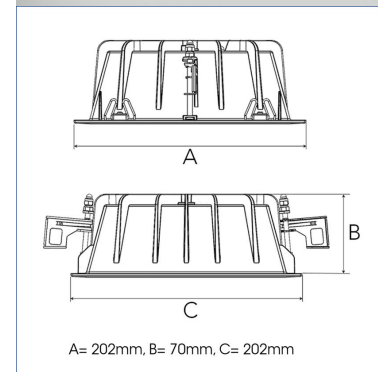

FIX 5000, 930 (BBBL), SPOT, BLACK

ITAB

- ✓ Techo moderno, minimalista y de aspecto limpio
- ✓ Disponible en varios paquetes de lúmenes
- ✓ Instalación sin herramientas
- ✓ Disponible en blanco, negro y gris.

TECHNICAL SPECIFICATION

Product Code	306-515-20
Colour	Black
Control	On/off
CRI light colour	930 (BBBL)
Delivered lumen output lm	4740
Driver	Stand alone, included
EEL	E
Light distribution	Spot
Lightsource	LED COB
Mains input voltage	220-240 V
Measurements A	202
Measurements B	70
Measurements C	202
Mounting	Recessed
Position	Fixed
Lifetime	L80 B10, 50.000h
Protection	IP 20, class III
Sawing instructions x	177
Sawing instructions y	191
Start Time	Instant
System power W	48
Unit	mm
Weight	0,8

Spot	Medium	Flood	Wide Flood
14°	27°	38°	56°
m	m	m	m
1.0	1.0	1.0	1.0
2.0	2.0	2.0	2.0
3.0	3.0	3.0	3.0
0.25	0.48	0.69	1.07
0.49	0.95	1.39	2.14
0.74	1.43	2.08	3.22

177 x 191mm