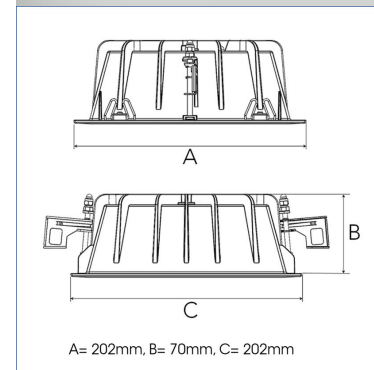

TECHNICAL SPECIFICATION

| | |
|---------------------------|-----------------------|
| Product Code | 306-515-10 |
| Colour | White |
| Control | On/off |
| CRI light colour | 930 (BBBL) |
| Delivered lumen output lm | 4740 |
| Driver | Stand alone, included |
| EEL | E |
| Light distribution | Spot |
| Lightsource | LED COB |
| Mains input voltage | 220-240 V |
| Measurements A | 202 |
| Measurements B | 70 |
| Measurements C | 202 |
| Mounting | Recessed |
| Position | Fixed |
| Lifetime | L80 B10, 50.000h |
| Protection | IP 20, class III |
| Sawing instructions x | 177 |
| Sawing instructions y | 191 |
| Start Time | Instant |
| System power W | 48 |
| Unit | mm |
| Weight | 0,8 |

177 x 191mm