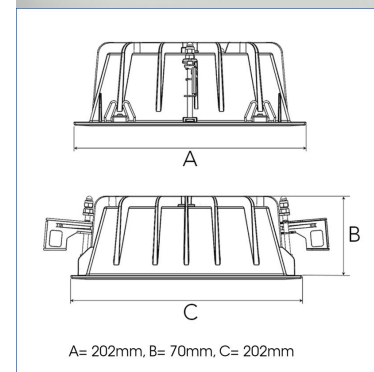

FIX 4000, 930 (BBBL), SPOT, WHITE

ITAB

- ✓ Techo moderno, minimalista y de aspecto limpio
- ✓ Disponible en varios paquetes de lúmenes
- ✓ Instalación sin herramientas
- ✓ Disponible en blanco, negro y gris.

TECHNICAL SPECIFICATION

Product Code	306-575-10
Colour	White
Control	On/off
CRI light colour	930 (BBBL)
Delivered lumen output lm	3780
Driver	Stand alone, included
EEL	E
Light distribution	Spot
Lightsource	LED COB
Mains input voltage	220-240 V
Measurements A	202
Measurements B	70
Measurements C	202
Mounting	Recessed
Position	Fixed
Lifetime	L80 B10, 50.000h
Protection	IP 20, class III
Sawing instructions x	177
Sawing instructions y	191
Start Time	Instant
System power W	32,8
Unit	mm
Weight	0,8

Spot	Medium	Flood	Wide Flood
14°	27°	38°	56°
m	m	m	m
1.0	1.0	1.0	1.0
2.0	2.0	2.0	2.0
3.0	3.0	3.0	3.0
0.25	0.48	0.69	1.07
0.49	0.95	1.39	2.14
0.74	1.43	2.08	3.22

177 x 191mm