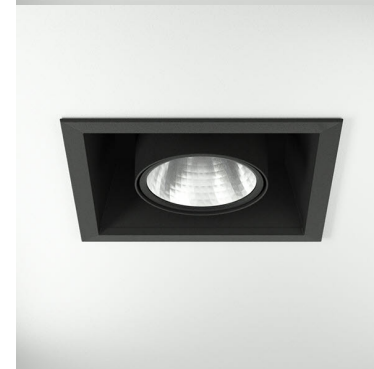

FIX 4000, 930 (BBBL), SPOT, WHITE

ITAB

- ✓ Techo moderno, minimalista y de aspecto limpio
- ✓ Disponible en varios paquetes de lúmenes
- ✓ Instalación sin herramientas
- ✓ Disponible en blanco, negro y gris.

TECHNICAL SPECIFICATION

Product Code	306-575-10
Colour	White
Control	On/off
CRI light colour	930 (BBBL)
Delivered lumen output lm	3780
Driver	Stand alone, included
EEL	E
Light distribution	Spot
Lightsource	LED COB
Mains input voltage	220-240 V
Measurements A	202
Measurements B	70
Measurements C	202
Mounting	Recessed
Position	Fixed
Lifetime	L80 B10, 50.000h
Protection	IP 20, class III
Sawing instructions x	177
Sawing instructions y	191
Start Time	Instant
System power W	32,8
Unit	mm
Weight	0,8