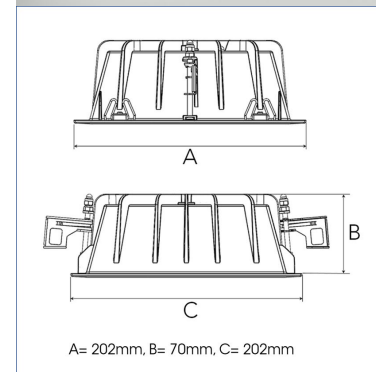

Product Code	306-580-30
Colour	Grey
Control	On/off
CRI light colour	930 (BBBL)
Delivered lumen output lm	2700
Driver	Stand alone, included
EEL	E
Light distribution	Spot
Lightsource	LED COB
Mains input voltage	220-240V
Measurements A	202
Measurements B	70
Measurements C	202
Mounting	Recessed
Position	Fixed
Lifetime	L80 B10 50.000h
Protection	IP 20, class III
Sawing instructions unit	mm
Sawing instructions x	191
Sawing instructions y	177
Start Time	Instant
System power W	21
Unit	mm
Weight	0,8

Spot	Medium	Flood	Wide Flood
14°	27°	38°	56°
m	o	m	o
1.0	0.25	1.0	0.48
2.0	0.49	2.0	0.95
3.0	0.74	3.0	1.43
1.0	0.69	1.0	1.07
2.0	1.39	2.0	2.14
3.0	2.08	3.0	3.22

177 x 191mm