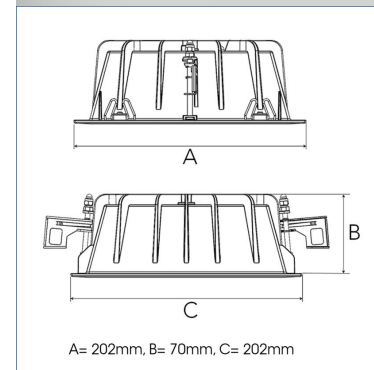

TECHNICAL SPECIFICATION

Product Code	306-580-20
Colour	Black
Control	On/off
CRI light colour	930 (BBBL)
Delivered lumen output lm	2560
Driver	Stand alone, included
EEL	E
Light distribution	Spot
Lightsources	LED COB
Mains input voltage	220-240 V
Measurements A	202
Measurements B	70
Measurements C	202
Mounting	Recessed
Position	Fixed
Lifetime	L80 B10, 50.000h
Protection	IP 20, class III
Sawing instructions x	177
Sawing instructions y	191
Start Time	Instant
System power W	20,7
Unit	mm
Weight	0,8

Spot	Medium	Flood	Wide Flood
14°	27°	38°	56°
m	m	m	m
1.0	1.0	1.0	1.0
2.0	2.0	2.0	2.0
3.0	3.0	3.0	3.0
0.25	0.48	0.69	1.07
0.49	0.95	1.39	2.14
0.74	1.43	2.08	3.22

177 x 191mm