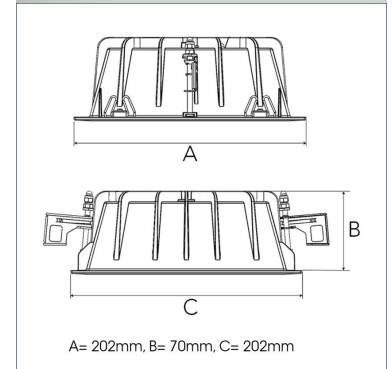

TECHNICAL SPECIFICATION

Product Code	306-516-10
Colour	White
Control	On/off
CRI light colour	930 (BBBL)
Delivered lumen output lm	4740
Driver	Stand alone, included
EEL	E
Light distribution	Medium
Lightsource	LED COB
Mains input voltage	220-240 V
Measurements A	202
Measurements B	70
Measurements C	202
Mounting	Recessed
Position	Fixed
Lifetime	L80 B10, 50.000h
Protection	IP 20, class III
Sawing instructions x	177
Sawing instructions y	191
Start Time	Instant
System power W	48
Unit	mm
Weight	0,8

Spot	Medium	Flood	Wide Flood
14°	27°	38°	56°
m	m	m	m
1.0	1.0	1.0	1.0
2.0	2.0	2.0	2.0
3.0	3.0	3.0	3.0
0.25	0.48	0.69	1.07
0.49	0.95	1.39	2.14
0.74	1.43	2.08	3.22

177 x 191mm