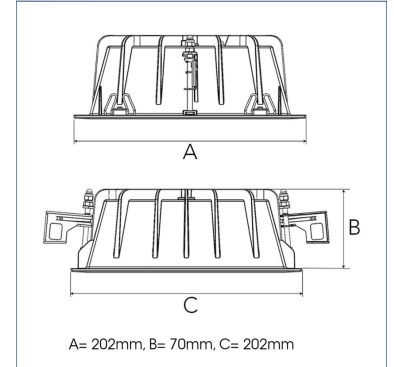

TECHNICAL SPECIFICATION

Product Code	306-576-30
Colour	Grey
Control	On/off
CRI light colour	930 (BBBL)
Delivered lumen output lm	3780
Driver	Stand alone, included
EEL	E
Light distribution	Medium
Lightsources	LED COB
Mains input voltage	220-240 V
Measurements A	202
Measurements B	70
Measurements C	202
Mounting	Recessed
Position	Fixed
Lifetime	L80 B10, 50.000h
Protection	IP 20, class III
Sawing instructions x	177
Sawing instructions y	191
Start Time	Instant
System power W	32,8
Unit	mm
Weight	0,8

Spot	Medium		Flood		Wide Flood		
	14°	27°	38°	56°			
m	o	m	o	m	o	m	o
1.0	0.25	1.0	0.48	1.0	0.69	1.0	1.07
2.0	0.49	2.0	0.95	2.0	1.39	2.0	2.14
3.0	0.74	3.0	1.43	3.0	2.08	3.0	3.22

177 x 191mm