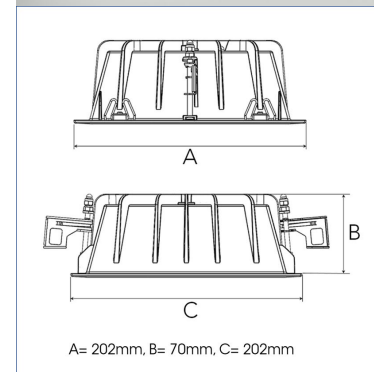

Product Code	306-581-30
Colour	Grey
Control	On/off
CRI light colour	930 (BBBL)
Delivered lumen output lm	2700
Driver	Stand alone, included
EEL	E
Light distribution	Medium
Lightsource	LED COB
Mains input voltage	220-240V
Measurements A	202
Measurements B	70
Measurements C	202
Mounting	Recessed
Position	Fixed
Lifetime	L80 B10 50.000h
Protection	IP 20, class III
Sawing instructions unit	mm
Sawing instructions x	191
Sawing instructions y	177
Start Time	Instant
System power W	21
Unit	mm
Weight	0,8

Spot	Medium		Flood		Wide Flood	
	m	ø	m	ø	m	ø
1.0	0.25	0.48	0.69	1.07	1.07	1.07
2.0	0.49	0.95	1.39	2.14	2.14	2.14
3.0	0.74	1.43	2.08	3.22	3.22	3.22

177 x 191mm