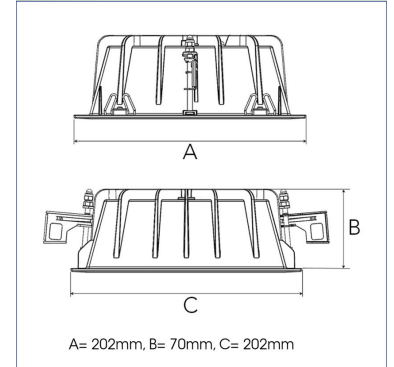

TECHNICAL SPECIFICATION

Product Code	306-517-30
Colour	Grey
Control	On/off
CRI light colour	930 (BBBL)
Delivered lumen output lm	4740
Driver	Stand alone, included
EEL	E
Light distribution	Flood
Lightsource	LED COB
Mains input voltage	220-240 V
Measurements A	202
Measurements B	70
Measurements C	202
Mounting	Recessed
Position	Fixed
Lifetime	L80 B10, 50.000h
Protection	IP 20, class III
Sawing instructions x	177
Sawing instructions y	191
Start Time	Instant
System power W	48
Unit	mm
Weight	0,8

Spot	Medium		Flood		Wide Flood		
	14°	27°	38°	56°			
m	o	m	o	m	o	m	o
1.0	0.25	1.0	0.48	1.0	0.69	1.0	1.07
2.0	0.49	2.0	0.95	2.0	1.39	2.0	2.14
3.0	0.74	3.0	1.43	3.0	2.08	3.0	3.22

177 x 191mm