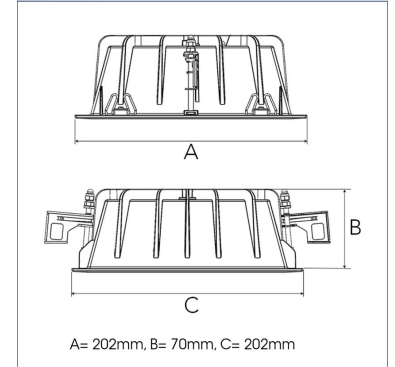

## TECHNICAL SPECIFICATION

Product Code	306-517-10
Colour	White
Control	On/off
CRI light colour	930 (BBBL)
Delivered lumen output lm	4740
Driver	Stand alone, included
EEL	E
Light distribution	Flood
Lightsource	LED COB
Mains input voltage	220-240 V
Measurements A	202
Measurements B	70
Measurements C	202
Mounting	Recessed
Position	Fixed
Lifetime	L80 B10, 50.000h
Protection	IP 20, class III
Sawing instructions x	177
Sawing instructions y	191
Start Time	Instant
System power W	48
Unit	mm
Weight	0,8

Spot	Medium		Flood		Wide Flood		
	14°	27°	38°	56°			
m	o	m	o	m	o	m	o
1.0	0.25	1.0	0.48	1.0	0.69	1.0	1.07
2.0	0.49	2.0	0.95	2.0	1.39	2.0	2.14
3.0	0.74	3.0	1.43	3.0	2.08	3.0	3.22

177 x 191mm