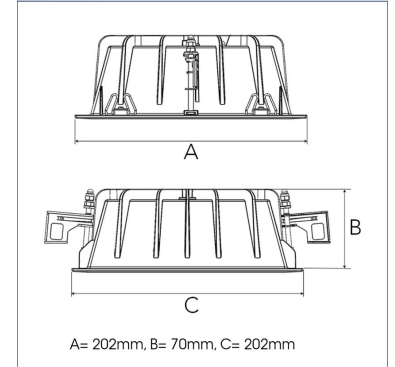

TECHNICAL SPECIFICATION

Product Code	306-577-30
Colour	Grey
Control	On/off
CRI light colour	930 (BBBL)
Delivered lumen output lm	3780
Driver	Stand alone, included
EEL	E
Light distribution	Flood
Lightsource	LED COB
Mains input voltage	220-240 V
Measurements A	202
Measurements B	70
Measurements C	202
Mounting	Recessed
Position	Fixed
Lifetime	L80 B10, 50.000h
Protection	IP 20, class III
Sawing instructions x	177
Sawing instructions y	191
Start Time	Instant
System power W	32,8
Unit	mm
Weight	0,8

Spot	Medium		Flood		Wide Flood		
	14°	27°	38°	56°			
m	o	m	o	m	o	m	o
1.0	0.25	1.0	0.48	1.0	0.69	1.0	1.07
2.0	0.49	2.0	0.95	2.0	1.39	2.0	2.14
3.0	0.74	3.0	1.43	3.0	2.08	3.0	3.22

177 x 191mm