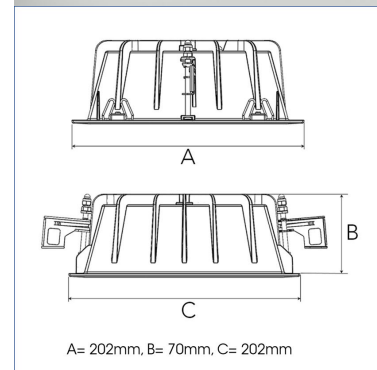

TECHNICAL SPECIFICATION

Product Code	306-577-20
Colour	Black
Control	On/off
CRI light colour	930 (BBBL)
Delivered lumen output lm	3780
Driver	Stand alone, included
EEL	E
Light distribution	Flood
Lightsource	LED COB
Mains input voltage	220-240 V
Measurements A	202
Measurements B	70
Measurements C	202
Mounting	Recessed
Position	Fixed
Lifetime	L80 B10, 50.000h
Protection	IP 20, class III
Sawing instructions x	177
Sawing instructions y	191
Start Time	Instant
System power W	32,8
Unit	mm
Weight	0,8

Spot	Medium		Flood		Wide Flood		
	14°	27°	38°	56°			
m	o	m	o	m	o	m	o
1.0	0.25	1.0	0.48	1.0	0.69	1.0	1.07
2.0	0.49	2.0	0.95	2.0	1.39	2.0	2.14
3.0	0.74	3.0	1.43	3.0	2.08	3.0	3.22

177 x 191mm