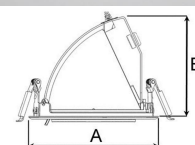

TECHNICAL SPECIFICATION

Product Code	296-773-20
Colour	Black
Control	On/off
CRI light colour	930 (BBBL)
Delivered lumen output lm	2560
Driver	Stand alone, included
EEl	E
Light distribution	Wide flood
Lightsource	LED COB
Mains input voltage	220-240 V
Measurements A	131
Measurements B	101
Measurements C	114
Mounting	Recessed
Position	360°/60°
Lifetime	L80 B10, 50.000h
Protection	IP 20, class III
Sawing instructions diameter	124
Start Time	Instant
System power W	20,7
Unit	mm
Weight	0,55

A= 131mm
B= 101mm
C= 114mm

Spot	Medium	Flood	Wide Flood
16°	28°	40°	65°
m	m	m	m
1.0	0.28	0.50	0.73
2.0	0.56	1.00	1.46
3.0	0.83	1.51	2.18
1.0	0.28	0.73	1.28
2.0	0.56	1.46	2.56
3.0	0.83	2.18	3.84

124mm