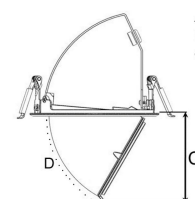

AMBER MINI 3000, 930 (BBBL), WIDE FLOOD, BLACK

- ✓ Techo discreto y de aspecto limpio
- ✓ Disponible en varios tamaños y paquetes de lúmenes
- ✓ Instalación sin herramientas
- ✓ Disponible en blanco, negro y gris
- ✓ Retráctil y giratorio

TECHNICAL SPECIFICATION

Product Code	296-773-20
Colour	Black
Control	On/off
CRI light colour	930 (BBBL)
Delivered lumen output lm	2560
Driver	Stand alone, included
EEl	E
Light distribution	Wide flood
Lightsource	LED COB
Mains input voltage	220-240 V
Measurements A	131
Measurements B	101
Measurements C	114
Mounting	Recessed
Position	360°/60°
Lifetime	L80 B10, 50.000h
Protection	IP 20, class III
Sawing instructions diameter	124
Start Time	Instant
System power W	20,7
Unit	mm
Weight	0,55

A= 131mm
B= 101mm
C= 114mm

Spot	Medium	Flood	Wide Flood
16°	28°	40°	65°
m	m	m	m
1.0	0.28	0.50	0.73
2.0	0.56	1.00	1.46
3.0	0.83	1.51	2.18
1.0	0.28	0.73	1.28
2.0	0.56	1.46	2.56
3.0	0.83	2.18	3.84

124mm