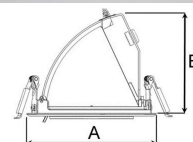

AMBER MINI 1500, 930 (BBBL), SPOT, WHITE

ITAB

- ✓ Techo discreto y de aspecto limpio
- ✓ Disponible en varios tamaños y paquetes de lúmenes
- ✓ Instalación sin herramientas
- ✓ Disponible en blanco, negro y gris
- ✓ Retráctil y giratorio

TECHNICAL SPECIFICATION

Product Code	296-500-10
Colour	White
Control	On/off
CRI light colour	930 (BBBL)
Delivered lumen output lm	1380
Driver	Stand alone, included
EEL	E
Light distribution	Spot
Lightsource	LED COB
Mains input voltage	220-240 V
Measurements A	131
Measurements B	101
Measurements C	114
Mounting	Recessed
Position	360°/60°
Lifetime	L80 B10, 50.000h
Protection	IP 20, class III
Sawing instructions diameter	124
Start Time	Instant
System power W	12
Unit	mm
Weight	0,55

A= 131mm
B= 101mm
C= 114mm

Spot	Medium	Flood	Wide Flood
16°	28°	40°	65°
m	ø	m	ø
1.0	0.28	1.0	0.73
2.0	0.56	2.0	1.46
3.0	0.83	3.0	2.18
1.0	0.50	1.0	1.28
2.0	1.00	2.0	2.56
3.0	1.51	3.0	3.84

124mm