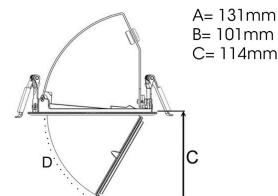

AMBER MINI 1500, 930 (BBBL), SPOT, WHITE

ITAB

- ✓ Techo discreto y de aspecto limpio
- ✓ Disponible en varios tamaños y paquetes de lúmenes
- ✓ Instalación sin herramientas
- ✓ Disponible en blanco, negro y gris
- ✓ Retráctil y giratorio

TECHNICAL SPECIFICATION

Product Code	296-500-10
Colour	White
Control	On/off
CRI light colour	930 (BBBL)
Delivered lumen output lm	1380
Driver	Stand alone, included
EEL	E
Light distribution	Spot
Lightsource	LED COB
Mains input voltage	220-240 V
Measurements A	131
Measurements B	101
Measurements C	114
Mounting	Recessed
Position	360°/60°
Lifetime	L80 B10, 50.000h
Protection	IP 20, class III
Sawing instructions diameter	124
Start Time	Instant
System power W	12
Unit	mm
Weight	0,55

A= 131mm
B= 101mm
C= 114mm

Spot	Medium	Flood	Wide Flood
16°	28°	40°	65°
m	ø	m	ø
1.0	0.28	1.0	0.73
2.0	0.56	2.0	1.46
3.0	0.83	3.0	2.18
1.0	0.50	1.0	1.28
2.0	1.00	2.0	2.56
3.0	1.51	3.0	3.84

124mm