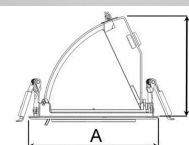

TECHNICAL SPECIFICATION

Product Code	296-771-30
Colour	Grey
Control	On/off
CRI light colour	930 (BBBL)
Delivered lumen output lm	2560
Driver	Stand alone, included
EEL	E
Light distribution	Medium
Lightsource	LED COB
Mains input voltage	220-240 V
Measurements A	131
Measurements B	101
Measurements C	114
Mounting	Recessed
Position	360°/60°
Lifetime	L80 B10, 50.000h
Protection	IP 20, class III
Sawing instructions diameter	124
Start Time	Instant
System power W	20,7
Unit	mm
Weight	0,55

A= 131mm
B= 101mm
C= 114mm

Spot	Medium	Flood	Wide Flood
16°	28°	40°	65°
m	ø	m	ø
1.0	0.28	1.0	0.73
2.0	0.56	2.0	1.46
3.0	0.83	3.0	2.18
1.0	0.50	1.0	1.28
2.0	1.00	2.0	2.56
3.0	1.51	3.0	3.84

124mm