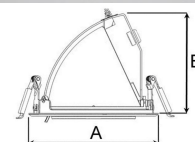

TECHNICAL SPECIFICATION

| | |
|------------------------------|-----------------------|
| Product Code | 296-546-30 |
| Colour | Grey |
| Control | On/off |
| CRI light colour | 930 (BBBL) |
| Delivered lumen output lm | 2350 |
| Driver | Stand alone, included |
| EEL | E |
| Light distribution | Medium |
| Lightsource | LED COB |
| Mains input voltage | 220-240 V |
| Measurements A | 131 |
| Measurements B | 101 |
| Measurements C | 114 |
| Mounting | Recessed |
| Position | 360°/60° |
| Lifetime | L80 B10, 50.000h |
| Protection | IP 20, class III |
| Sawing instructions diameter | 124 |
| Start Time | Instant |
| System power W | 18,8 |
| Unit | mm |
| Weight | 0,55 |

A= 131mm
B= 101mm
C= 114mm

| Spot | Medium | Flood | Wide Flood |
|------|--------|-------|------------|
| 16° | 28° | 40° | 65° |
| m | ø | m | ø |
| 1.0 | 0.28 | 1.0 | 0.73 |
| 2.0 | 0.56 | 2.0 | 1.46 |
| 3.0 | 0.83 | 3.0 | 2.18 |
| 1.0 | 0.50 | 1.0 | 1.28 |
| 2.0 | 1.00 | 2.0 | 2.56 |
| 3.0 | 1.51 | 3.0 | 3.84 |

124mm