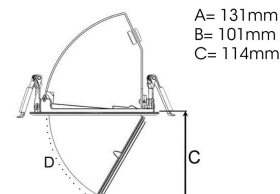

AMBER MINI 2500, 930 (BBBL), FLOOD, GREY

ITAB

- ✓ Techo discreto y de aspecto limpio
- ✓ Disponible en varios tamaños y paquetes de lúmenes
- ✓ Instalación sin herramientas
- ✓ Disponible en blanco, negro y gris
- ✓ Retráctil y giratorio

TECHNICAL SPECIFICATION

Product Code	296-547-30
Colour	Grey
Control	On/off
CRI light colour	930 (BBBL)
Delivered lumen output lm	2350
Driver	Stand alone, included
EEL	E
Light distribution	Flood
Lightsource	LED COB
Mains input voltage	220-240 V
Measurements A	131
Measurements B	101
Measurements C	114
Mounting	Recessed
Position	360°/60°
Lifetime	L80 B10, 50.000h
Protection	IP 20, class III
Sawing instructions diameter	124
Start Time	Instant
System power W	18,8
Unit	mm
Weight	0,55

A= 131mm
B= 101mm
C= 114mm

Spot	Medium	Flood	Wide Flood
16°	28°	40°	65°
m	ø	m	ø
1.0	0.28	1.0	0.73
2.0	0.56	2.0	1.46
3.0	0.83	3.0	2.18
1.0	0.50	1.0	1.28
2.0	1.00	2.0	2.56
3.0	1.51	3.0	3.84

124mm