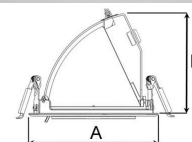

AMBER MINI 2500, 930 (BBBL), FLOOD, GREY

ITAB

- ✓ Techo discreto y de aspecto limpio
- ✓ Disponible en varios tamaños y paquetes de lúmenes
- ✓ Instalación sin herramientas
- ✓ Disponible en blanco, negro y gris
- ✓ Retráctil y giratorio

TECHNICAL SPECIFICATION

Product Code	296-547-30
Colour	Grey
Control	On/off
CRI light colour	930 (BBBL)
Delivered lumen output lm	2350
Driver	Stand alone, included
EEL	E
Light distribution	Flood
Lightsource	LED COB
Mains input voltage	220-240 V
Measurements A	131
Measurements B	101
Measurements C	114
Mounting	Recessed
Position	360°/60°
Lifetime	L80 B10, 50.000h
Protection	IP 20, class III
Sawing instructions diameter	124
Start Time	Instant
System power W	18,8
Unit	mm
Weight	0,55

A= 131mm
B= 101mm
C= 114mm

Spot	Medium	Flood	Wide Flood
16°	28°	40°	65°
m	ø	m	ø
1.0	0.28	1.0	0.73
2.0	0.56	2.0	1.46
3.0	0.83	3.0	2.18
1.0	0.50	1.0	1.28
2.0	1.00	2.0	2.56
3.0	1.51	3.0	3.84

124mm