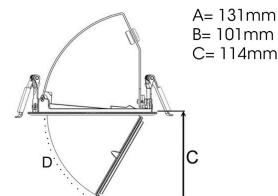

AMBER MINI 2000, 930 (BBBL), FLOOD, GREY

ITAB

- ✓ Techo discreto y de aspecto limpio
- ✓ Disponible en varios tamaños y paquetes de lúmenes
- ✓ Instalación sin herramientas
- ✓ Disponible en blanco, negro y gris
- ✓ Retráctil y giratorio

TECHNICAL SPECIFICATION

Product Code	296-512-30
Colour	Grey
Control	On/off
CRI light colour	930 (BBBL)
Delivered lumen output lm	1890
Driver	Stand alone, included
EEL	E
Light distribution	Flood
Lightsource	LED COB
Mains input voltage	220-240 V
Measurements A	131
Measurements B	101
Measurements C	114
Mounting	Recessed
Position	360°/60°
Lifetime	L80 B10, 50.000h
Protection	IP 20, class III
Sawing instructions diameter	124
Start Time	Instant
System power W	17,5
Unit	mm
Weight	0,55

A= 131mm
B= 101mm
C= 114mm

Spot	Medium	Flood	Wide Flood
16°	28°	40°	65°
m	ø	m	ø
1.0	0.28	1.0	0.73
2.0	0.56	2.0	1.46
3.0	0.83	3.0	2.18
1.0	0.50	1.0	1.28
2.0	1.00	2.0	2.56
3.0	1.51	3.0	3.84

124mm