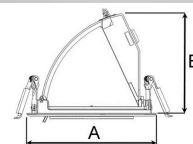

AMBER MINI 2000, 930 (BBBL), FLOOD, GREY

ITAB

- ✓ Techo discreto y de aspecto limpio
- ✓ Disponible en varios tamaños y paquetes de lúmenes
- ✓ Instalación sin herramientas
- ✓ Disponible en blanco, negro y gris
- ✓ Retráctil y giratorio

TECHNICAL SPECIFICATION

Product Code	296-512-30
Colour	Grey
Control	On/off
CRI light colour	930 (BBBL)
Delivered lumen output lm	1890
Driver	Stand alone, included
EEL	E
Light distribution	Flood
Lightsource	LED COB
Mains input voltage	220-240 V
Measurements A	131
Measurements B	101
Measurements C	114
Mounting	Recessed
Position	360°/60°
Lifetime	L80 B10, 50.000h
Protection	IP 20, class III
Sawing instructions diameter	124
Start Time	Instant
System power W	17,5
Unit	mm
Weight	0,55

A= 131mm
B= 101mm
C= 114mm

Spot	Medium	Flood	Wide Flood
16°	28°	40°	65°
m	ø	m	ø
1.0	0.28	1.0	0.73
2.0	0.56	2.0	1.46
3.0	0.83	3.0	2.18
1.0	0.50	1.0	1.28
2.0	1.00	2.0	2.56
3.0	1.51	3.0	3.84

124mm