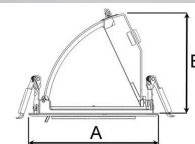

AMBER MINI 2000, 930 (BBBL), FLOOD, BLACK

ITAB

- ✓ Techo discreto y de aspecto limpio
- ✓ Disponible en varios tamaños y paquetes de lúmenes
- ✓ Instalación sin herramientas
- ✓ Disponible en blanco, negro y gris
- ✓ Retráctil y giratorio

TECHNICAL SPECIFICATION

Product Code	296-512-20
Colour	Black
Control	On/off
CRI light colour	930 (BBBL)
Delivered lumen output lm	1890
Driver	Stand alone, included
EEL	E
Light distribution	Flood
Lightsource	LED COB
Mains input voltage	220-240 V
Measurements A	131
Measurements B	101
Measurements C	114
Mounting	Recessed
Position	360°/60°
Lifetime	L80 B10, 50.000h
Protection	IP 20, class III
Sawing instructions diameter	124
Start Time	Instant
System power W	17,5
Unit	mm
Weight	0,55

A= 131mm
B= 101mm
C= 114mm

Spot	Medium	Flood	Wide Flood
16°	28°	40°	65°
m	ø	m	ø
1.0	0.28	1.0	0.73
2.0	0.56	2.0	1.46
3.0	0.83	3.0	2.18
1.0	0.50	1.0	1.28
2.0	1.00	2.0	2.56
3.0	1.51	3.0	3.84

124mm