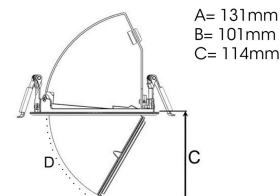

AMBER MINI 2000, 930 (BBBL), FLOOD, BLACK

ITAB

- ✓ Techo discreto y de aspecto limpio
- ✓ Disponible en varios tamaños y paquetes de lúmenes
- ✓ Instalación sin herramientas
- ✓ Disponible en blanco, negro y gris
- ✓ Retráctil y giratorio

TECHNICAL SPECIFICATION

Product Code	296-512-20
Colour	Black
Control	On/off
CRI light colour	930 (BBBL)
Delivered lumen output lm	1890
Driver	Stand alone, included
EEL	E
Light distribution	Flood
Lightsource	LED COB
Mains input voltage	220-240 V
Measurements A	131
Measurements B	101
Measurements C	114
Mounting	Recessed
Position	360°/60°
Lifetime	L80 B10, 50.000h
Protection	IP 20, class III
Sawing instructions diameter	124
Start Time	Instant
System power W	17,5
Unit	mm
Weight	0,55

A= 131mm
B= 101mm
C= 114mm

Spot	Medium	Flood	Wide Flood
16°	28°	40°	65°
m	ø	m	ø
1.0	0.28	1.0	0.73
2.0	0.56	2.0	1.46
3.0	0.83	3.0	2.18
1.0	0.50	1.0	1.28
2.0	1.00	2.0	2.56
3.0	1.51	3.0	3.84

124mm