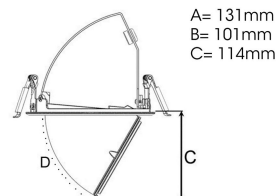

# AMBER MINI 2000, 930 (BBBL), FLOOD, WHITE

ITAB

- ✓ Techo discreto y de aspecto limpio
- ✓ Disponible en varios tamaños y paquetes de lúmenes
- ✓ Instalación sin herramientas
- ✓ Disponible en blanco, negro y gris
- ✓ Retráctil y giratorio

## TECHNICAL SPECIFICATION

Product Code	296-512-10
Colour	White
Control	On/off
CRI light colour	930 (BBBL)
Delivered lumen output lm	1890
Driver	Stand alone, included
EEI	E
Light distribution	Flood
Lightsource	LED COB
Mains input voltage	220-240 V
Measurements A	131
Measurements B	101
Measurements C	114
Mounting	Recessed
Position	360°/60°
Lifetime	L80 B10, 50.000h
Protection	IP 20, class III
Sawing instructions diameter	124
Start Time	Instant
System power W	17,5
Unit	mm
Weight	0,55

A= 131mm  
B= 101mm  
C= 114mm

Spot	Medium	Flood	Wide Flood
16°	28°	40°	65°
m	ø	m	ø
1.0	0.28	1.0	0.73
2.0	0.56	2.0	1.46
3.0	0.83	3.0	2.18
1.0	0.50	1.0	1.28
2.0	1.00	2.0	2.56
3.0	1.51	3.0	3.84

124mm