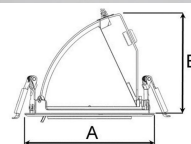

# AMBER MINI 2000, 930 (BBBL), FLOOD, WHITE

ITAB

- ✓ Techo discreto y de aspecto limpio
- ✓ Disponible en varios tamaños y paquetes de lúmenes
- ✓ Instalación sin herramientas
- ✓ Disponible en blanco, negro y gris
- ✓ Retráctil y giratorio

## TECHNICAL SPECIFICATION

Product Code	296-512-10
Colour	White
Control	On/off
CRI light colour	930 (BBBL)
Delivered lumen output lm	1890
Driver	Stand alone, included
EEI	E
Light distribution	Flood
Lightsource	LED COB
Mains input voltage	220-240 V
Measurements A	131
Measurements B	101
Measurements C	114
Mounting	Recessed
Position	360°/60°
Lifetime	L80 B10, 50.000h
Protection	IP 20, class III
Sawing instructions diameter	124
Start Time	Instant
System power W	17,5
Unit	mm
Weight	0,55

A= 131mm  
B= 101mm  
C= 114mm

Spot	Medium	Flood	Wide Flood
16°	28°	40°	65°
m	ø	m	ø
1.0	0.28	1.0	0.73
2.0	0.56	2.0	1.46
3.0	0.83	3.0	2.18
1.0	0.50	1.0	1.28
2.0	1.00	2.0	2.56
3.0	1.51	3.0	3.84

124mm