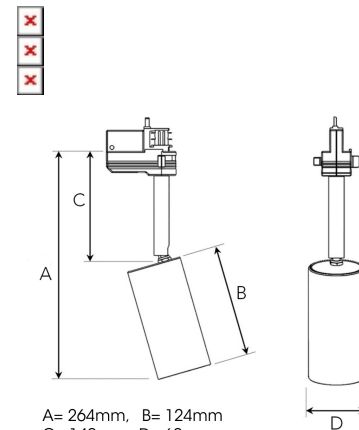

# JET MICRO 1200, 930 (BBBL), WIDE FLOOD, GREY

ITAB

- ✓ Design puro ed essenziale/pulito di dimensioni contenute
- ✓ Quattro diverse angolazioni del fascio per la distribuzione della luce
- ✓ Alimentatore elettronico integrato
- ✓ Sorgente luminosa a LED ad alta efficienza con tecnologia "Chip on board"
- ✓ Disponibile in bianco, nero e grigio

A= 264mm, B= 124mm  
C= 140mm, D= 60mm

Spot	15°	Medium	27°	Flood	36°	Wide Flood	56°
m	ø	m	ø	m	ø	m	ø
1.0	0.26	1.0	0.47	1.0	0.65	1.0	1.06
2.0	0.53	2.0	0.95	2.0	1.30	2.0	2.12
3.0	0.79	3.0	1.42	3.0	1.95	3.0	3.18

## TECHNICAL SPECIFICATION

Product Code	310-503-30
Colour	Grey
Control	On/off
CRI light colour	930 (BBBL)
Delivered lumen output lm	1150
Driver	Built in
EEL	E
Light distribution	Wide flood
Lightsource	LED COB
Mains input voltage	220-240 V
Measurements A	264
Measurements B	124
Measurements C	140
Measurements D	60
Mounting	Track
Position	360°/90°
Lifetime	L80 B10, 50.000h
Protection	IP 20, class I
Start Time	Instant
System power W	15
Unit	mm
Weight	0,65