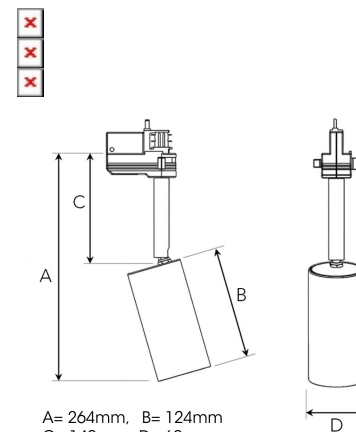

JET MICRO 1200, 930 (BBBL), WIDE FLOOD, BLACK

ITAB

- ✓ Design puro ed essenziale/pulito di dimensioni contenute
- ✓ Quattro diverse angolazioni del fascio per la distribuzione della luce
- ✓ Alimentatore elettronico integrato
- ✓ Sorgente luminosa a LED ad alta efficienza con tecnologia "Chip on board"
- ✓ Disponibile in bianco, nero e grigio

A= 264mm, B= 124mm
C= 140mm, D= 60mm

Spot	15°	Medium	27°	Flood	36°	Wide Flood	56°
m	ø	m	ø	m	ø	m	ø
1.0	0.26	1.0	0.47	1.0	0.65	1.0	1.06
2.0	0.53	2.0	0.95	2.0	1.30	2.0	2.12
3.0	0.79	3.0	1.42	3.0	1.95	3.0	3.18

TECHNICAL SPECIFICATION

Product Code	310-503-20
Colour	Black
Control	On/off
CRI light colour	930 (BBBL)
Delivered lumen output lm	1150
Driver	Built in
EEL	E
Light distribution	Wide flood
Lightsource	LED COB
Mains input voltage	220-240 V
Measurements A	264
Measurements B	124
Measurements C	140
Measurements D	60
Mounting	Track
Position	360°/90°
Lifetime	L80 B10, 50.000h
Protection	IP 20, class I
Start Time	Instant
System power W	15
Unit	mm
Weight	0,65