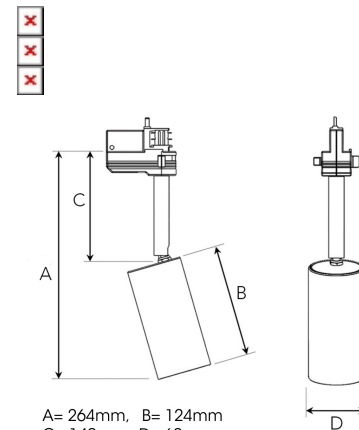

JET MICRO 1200, 930 (BBBL), WIDE FLOOD, WHITE

ITAB

- ✓ Design puro ed essenziale/pulito di dimensioni contenute
- ✓ Quattro diverse angolazioni del fascio per la distribuzione della luce
- ✓ Alimentatore elettronico integrato
- ✓ Sorgente luminosa a LED ad alta efficienza con tecnologia "Chip on board"
- ✓ Disponibile in bianco, nero e grigio

A= 264mm, B= 124mm
C= 140mm, D= 60mm

Spot	15°	Medium	27°	Flood	36°	Wide Flood	56°
m	ø	m	ø	m	ø	m	ø
1.0	0.26	1.0	0.47	1.0	0.65	1.0	1.06
2.0	0.53	2.0	0.95	2.0	1.30	2.0	2.12
3.0	0.79	3.0	1.42	3.0	1.95	3.0	3.18

TECHNICAL SPECIFICATION

Product Code	310-503-10
Colour	White
Control	On/off
CRI light colour	930 (BBBL)
Delivered lumen output lm	1150
Driver	Built in
EEL	E
Light distribution	Wide flood
Lightsources	LED COB
Mains input voltage	220-240 V
Measurements A	264
Measurements B	124
Measurements C	140
Measurements D	60
Mounting	Track
Position	360°/90°
Lifetime	L80 B10, 50.000h
Protection	IP 20, class I
Start Time	Instant
System power W	15
Unit	mm
Weight	0,65