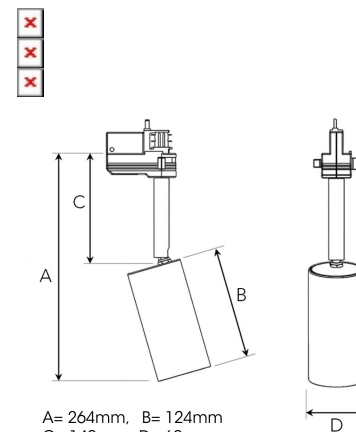

JET MICRO 1200, 930 (BBBL), SPOT, GREY

ITAB

- ✓ Design puro ed essenziale/pulito di dimensioni contenute
- ✓ Quattro diverse angolazioni del fascio per la distribuzione della luce
- ✓ Alimentatore elettronico integrato
- ✓ Sorgente luminosa a LED ad alta efficienza con tecnologia "Chip on board"
- ✓ Disponibile in bianco, nero e grigio

A= 264mm, B= 124mm
C= 140mm, D= 60mm

Spot	15°	Medium	27°	Flood	36°	Wide Flood	56°
m	ø	m	ø	m	ø	m	ø
1.0	0.26	1.0	0.47	1.0	0.65	1.0	1.06
2.0	0.53	2.0	0.95	2.0	1.30	2.0	2.12
3.0	0.79	3.0	1.42	3.0	1.95	3.0	3.18

TECHNICAL SPECIFICATION

Product Code	310-500-30
Colour	Grey
Control	On/off
CRI light colour	930 (BBBL)
Delivered lumen output lm	1150
Driver	Built in
EEL	E
Light distribution	Spot
Lightsources	LED COB
Mains input voltage	220-240 V
Measurements A	264
Measurements B	124
Measurements C	140
Measurements D	60
Mounting	Track
Position	360°/90°
Lifetime	L80 B10, 50.000h
Protection	IP 20, class I
Start Time	Instant
System power W	15
Unit	mm
Weight	0,65