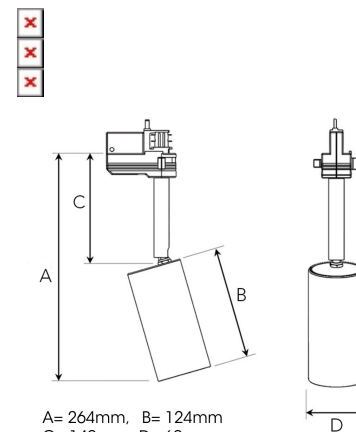

# JET MICRO 1200, 930 (BBBL), MEDIUM, BLACK

ITAB

- ✓ Design puro ed essenziale/pulito di dimensioni contenute
- ✓ Quattro diverse angolazioni del fascio per la distribuzione della luce
- ✓ Alimentatore elettronico integrato
- ✓ Sorgente luminosa a LED ad alta efficienza con tecnologia "Chip on board"
- ✓ Disponibile in bianco, nero e grigio

A= 264mm, B= 124mm  
C= 140mm, D= 60mm

Spot	15°	Medium	27°	Flood	36°	Wide Flood	56°
m	ø	m	ø	m	ø	m	ø
1.0	0.26	1.0	0.47	1.0	0.65	1.0	1.06
2.0	0.53	2.0	0.95	2.0	1.30	2.0	2.12
3.0	0.79	3.0	1.42	3.0	1.95	3.0	3.18

## TECHNICAL SPECIFICATION

Product Code	310-501-20
Colour	Black
Control	On/off
CRI light colour	930 (BBBL)
Delivered lumen output lm	1150
Driver	Built in
EEL	E
Light distribution	Medium
Lightsource	LED COB
Mains input voltage	220-240 V
Measurements A	264
Measurements B	124
Measurements C	140
Measurements D	60
Mounting	Track
Position	360°/90°
Lifetime	L80 B10, 50.000h
Protection	IP 20, class I
Start Time	Instant
System power W	15
Unit	mm
Weight	0,65