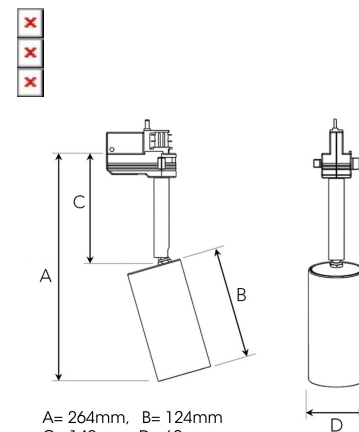

JET MICRO 1200, 930 (BBBL), MEDIUM, WHITE

ITAB

- ✓ Design puro ed essenziale/pulito di dimensioni contenute
- ✓ Quattro diverse angolazioni del fascio per la distribuzione della luce
- ✓ Alimentatore elettronico integrato
- ✓ Sorgente luminosa a LED ad alta efficienza con tecnologia "Chip on board"
- ✓ Disponibile in bianco, nero e grigio

A= 264mm, B= 124mm
C= 140mm, D= 60mm

Spot	15°	Medium	27°	Flood	36°	Wide Flood	56°
m	ø	m	ø	m	ø	m	ø
1.0	0.26	1.0	0.47	1.0	0.65	1.0	1.06
2.0	0.53	2.0	0.95	2.0	1.30	2.0	2.12
3.0	0.79	3.0	1.42	3.0	1.95	3.0	3.18

TECHNICAL SPECIFICATION

Product Code	310-501-10
Colour	White
Control	On/off
CRI light colour	930 (BBBL)
Delivered lumen output lm	1150
Driver	Built in
EEL	E
Light distribution	Medium
Lightsource	LED COB
Mains input voltage	220-240 V
Measurements A	264
Measurements B	124
Measurements C	140
Measurements D	60
Mounting	Track
Position	360°/90°
Lifetime	L80 B10, 50.000h
Protection	IP 20, class I
Start Time	Instant
System power W	15
Unit	mm
Weight	0,65