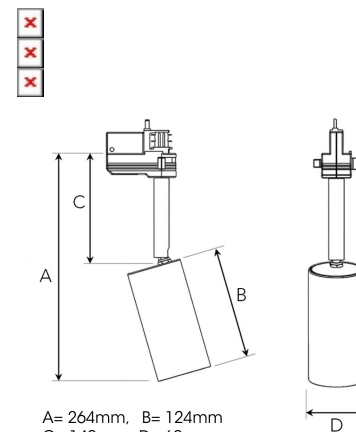

JET MICRO 1200, 930 (BBBL), FLOOD, GREY

ITAB

- ✓ Design puro ed essenziale/pulito di dimensioni contenute
- ✓ Quattro diverse angolazioni del fascio per la distribuzione della luce
- ✓ Alimentatore elettronico integrato
- ✓ Sorgente luminosa a LED ad alta efficienza con tecnologia "Chip on board"
- ✓ Disponibile in bianco, nero e grigio

A= 264mm, B= 124mm
C= 140mm, D= 60mm

Spot	15°	Medium	27°	Flood	36°	Wide Flood	56°
m	0.26	0.47	0.65	1.06			
2.0	0.53	0.95	1.30	2.12			
3.0	0.79	1.42	1.95	3.18			

TECHNICAL SPECIFICATION

Product Code	310-502-30
Colour	Grey
Control	On/off
CRI light colour	930 (BBBL)
Delivered lumen output lm	1150
Driver	Built in
EEL	E
Light distribution	Flood
Lightsource	LED COB
Mains input voltage	220-240 V
Measurements A	264
Measurements B	124
Measurements C	140
Measurements D	60
Mounting	Track
Position	360°/90°
Lifetime	L80 B10, 50.000h
Protection	IP 20, class I
Start Time	Instant
System power W	15
Unit	mm
Weight	0,65