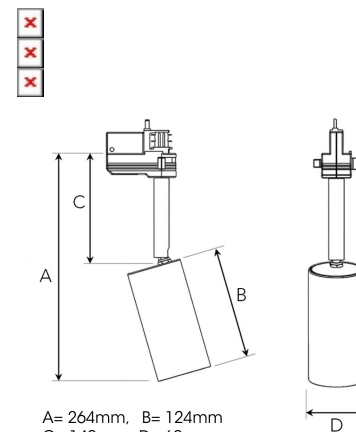

JET MICRO 1200, 930 (BBBL), FLOOD, BLACK

ITAB

- ✓ Design puro ed essenziale/pulito di dimensioni contenute
- ✓ Quattro diverse angolazioni del fascio per la distribuzione della luce
- ✓ Alimentatore elettronico integrato
- ✓ Sorgente luminosa a LED ad alta efficienza con tecnologia "Chip on board"
- ✓ Disponibile in bianco, nero e grigio

Spot	15°	Medium	27°	Flood	36°	Wide Flood	56°
m	ø	m	ø	m	ø	m	ø
1.0	0.26	1.0	0.47	1.0	0.65	1.0	1.06
2.0	0.53	2.0	0.95	2.0	1.30	2.0	2.12
3.0	0.79	3.0	1.42	3.0	1.95	3.0	3.18

TECHNICAL SPECIFICATION

Product Code	310-502-20
Colour	Black
Control	On/off
CRI light colour	930 (BBBL)
Delivered lumen output lm	1150
Driver	Built in
EEL	E
Light distribution	Flood
Lightsource	LED COB
Mains input voltage	220-240 V
Measurements A	264
Measurements B	124
Measurements C	140
Measurements D	60
Mounting	Track
Position	360°/90°
Lifetime	L80 B10, 50.000h
Protection	IP 20, class I
Start Time	Instant
System power W	15
Unit	mm
Weight	0,65