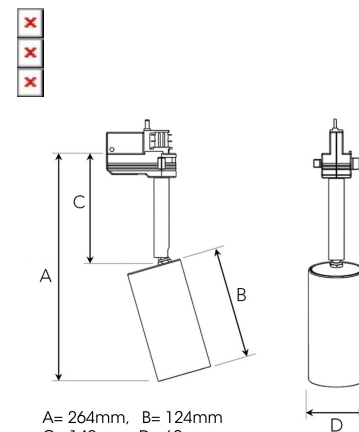

# JET MICRO 1200, 930 (BBBL), FLOOD, WHITE

ITAB

- ✓ Design puro ed essenziale/pulito di dimensioni contenute
- ✓ Quattro diverse angolazioni del fascio per la distribuzione della luce
- ✓ Alimentatore elettronico integrato
- ✓ Sorgente luminosa a LED ad alta efficienza con tecnologia "Chip on board"
- ✓ Disponibile in bianco, nero e grigio

A= 264mm, B= 124mm  
C= 140mm, D= 60mm

Spot	15°	Medium	27°	Flood	36°	Wide Flood	56°
m	ø	m	ø	m	ø	m	ø
1.0	0.26	1.0	0.47	1.0	0.65	1.0	1.06
2.0	0.53	2.0	0.95	2.0	1.30	2.0	2.12
3.0	0.79	3.0	1.42	3.0	1.95	3.0	3.18

## TECHNICAL SPECIFICATION

Product Code	310-502-10
Colour	White
Control	On/off
CRI light colour	930 (BBBL)
Delivered lumen output lm	1150
Driver	Built in
EEL	E
Light distribution	Flood
Lightsource	LED COB
Mains input voltage	220-240 V
Measurements A	264
Measurements B	124
Measurements C	140
Measurements D	60
Mounting	Track
Position	360°/90°
Lifetime	L80 B10, 50.000h
Protection	IP 20, class I
Start Time	Instant
System power W	15
Unit	mm
Weight	0,65