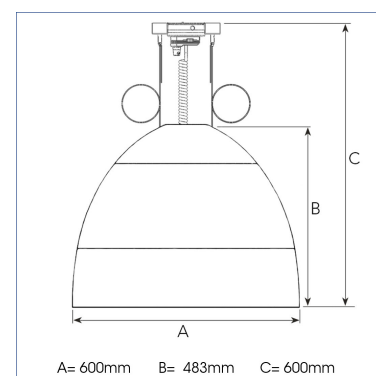

GLOBE MAXI 4000, 930 (BBBL), SPOT, BLACK

ITAB

- ✓ Design accattivante di grandi dimensioni
- ✓ Illuminazione funzionale e decorativa
- ✓ Parte di una gamma di lampade a sospensione - disponibili in varie dimensioni e pacchetti di lumen
- ✓ Montaggio su binario trifase o a soffitto

TECHNICAL SPECIFICATION

Product Code	221-560-20
Colour	Black
Control	On/off
CRI light colour	930 (BBBL)
Delivered lumen output lm	3750
Driver	Built in
EEL	E
Light distribution	Spot
Lightsource	LED COB
Mains input voltage	220-240 V
Measurements A	600mm
Measurements B	483mm
Measurements C	600mm
Mounting	Suspended
Position	Fixed
Lifetime	L80 B10, 50.000h
Protection	IP 20, class I
Start Time	Instant
System power W	36
Weight	9kg

Spot	Medium	Flood
17°	23°	38°
m	m	m
1.0	1.0	1.0
2.0	2.0	2.0
3.0	3.0	3.0
0.30	0.41	0.70
0.60	0.83	1.39
0.91	1.24	2.09