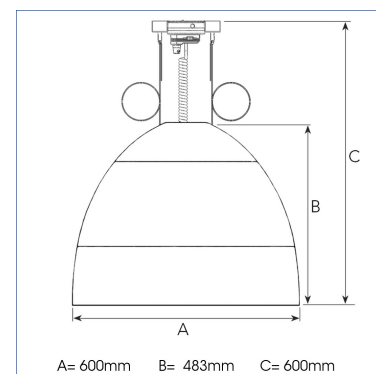

GLOBE MAXI 4000, 930 (BBBL), MEDIUM, BLACK

ITAB

- ✓ Design accattivante di grandi dimensioni
- ✓ Illuminazione funzionale e decorativa
- ✓ Parte di una gamma di lampade a sospensione - disponibili in varie dimensioni e pacchetti di lumen
- ✓ Montaggio su binario trifase o a soffitto

TECHNICAL SPECIFICATION

Product Code	221-561-20
Colour	Black
Control	On/off
CRI light colour	930 (BBBL)
Delivered lumen output lm	3750
Driver	Built in
EEL	E
Light distribution	Medium
Lightsource	LED COB
Mains input voltage	220-240 V
Measurements A	600
Measurements B	483
Measurements C	600
Mounting	Suspended
Position	Fixed
Lifetime	L80 B10, 50.000h
Protection	IP 20, class I
Start Time	Instant
System power W	38
Unit	mm
Weight	9

Spot	Medium	Flood
17°	23°	38°
m	m	m
∅	∅	∅
1.0	1.0	1.0
0.30	0.41	0.70
2.0	2.0	2.0
0.60	0.83	1.39
3.0	3.0	3.0
0.91	1.24	2.09