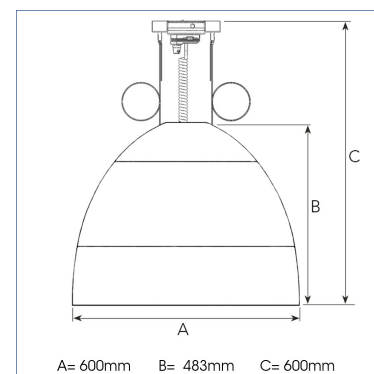

# GLOBE MAXI 4000, 930 (BBBL), FLOOD, BLACK

ITAB

- ✓ Design accattivante di grandi dimensioni
- ✓ Illuminazione funzionale e decorativa
- ✓ Parte di una gamma di lampade a sospensione - disponibili in varie dimensioni e pacchetti di lumen
- ✓ Montaggio su binario trifase o a soffitto

## TECHNICAL SPECIFICATION

|                           |                  |
|---------------------------|------------------|
| Product Code              | 221-562-20       |
| Colour                    | Black            |
| Control                   | On/off           |
| CRI light colour          | 930 (BBBL)       |
| Delivered lumen output lm | 3750             |
| Driver                    | Built in         |
| EEL                       | E                |
| Light distribution        | Flood            |
| Lightsource               | LED COB          |
| Mains input voltage       | 220-240 V        |
| Measurements A            | 600              |
| Measurements B            | 483              |
| Measurements C            | 600              |
| Mounting                  | Suspended        |
| Position                  | Fixed            |
| Lifetime                  | L80 B10, 50.000h |
| Protection                | IP 20, class I   |
| Start Time                | Instant          |
| System power W            | 38               |
| Unit                      | mm               |
| Weight                    | 9                |

| Spot | Medium | Flood |
|------|--------|-------|
| 17°  | 23°    | 38°   |
| m    | m      | m     |
| ∅    | ∅      | ∅     |
| 1.0  | 1.0    | 1.0   |
| 0.30 | 0.41   | 0.70  |
| 2.0  | 2.0    | 2.0   |
| 0.60 | 0.83   | 1.39  |
| 3.0  | 3.0    | 3.0   |
| 0.91 | 1.24   | 2.09  |