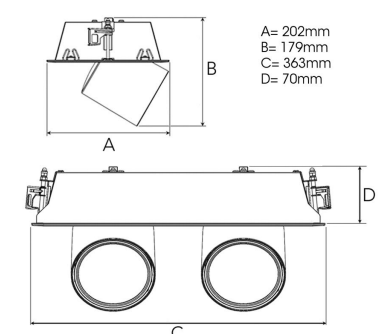

TECHNICAL SPECIFICATION

Product Code	306-553-30
Colour	Grey
Control	On/off
CRI light colour	930 (BBBL)
Delivered lumen output lm	2 x 3850
Driver	Stand alone, included
EEL	E
Light distribution	Wide flood
Lightsource	LED COB
Mains input voltage	220-240 V
Measurements A	202
Measurements B	179
Measurements C	363
Measurements D	70
Mounting	Recessed
Position	360°/60°
Lifetime	L80 B10, 50.000h
Protection	IP 20, class III
Sawing instructions x	177
Sawing instructions y	352
Start Time	Instant
System power W	2 x 35,2
Unit	mm
Weight	1,9

Spot	Medium	Flood	Wide Flood
14°	27°	38°	56°
m	ø	m	ø
1.0	0.25	1.0	0.48
2.0	0.49	2.0	0.95
3.0	0.74	3.0	1.43
1.0	0.69	1.0	1.07
2.0	1.39	2.0	2.14
3.0	2.08	3.0	3.22

177 x 352mm