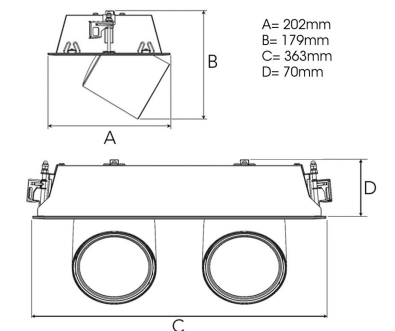

TECHNICAL SPECIFICATION

Product Code	306-545-30
Colour	Grey
Control	On/off
CRI light colour	930 (BBBL)
Delivered lumen output lm	2 x 2800
Driver	Stand alone, included
EEL	E
Light distribution	Wide flood
Lightsource	LED COB
Mains input voltage	220-240 V
Measurements A	202
Measurements B	179
Measurements C	363
Measurements D	70
Mounting	Recessed
Position	360°/60°
Lifetime	L80 B10, 50.000h
Protection	IP 20, class III
Sawing instructions x	177
Sawing instructions y	352
Start Time	Instant
System power W	2 x 24,2
Unit	mm
Weight	1,9

A= 202mm
B= 179mm
C= 363mm
D= 70mm

Spot	Medium		Flood		Wide Flood	
	14°	27°	36°	56°		
m	0.25	0.48	0.69	1.07		
1.0	0.25	0.48	0.69	1.07		
2.0	0.49	0.95	1.39	2.14		
3.0	0.74	1.43	2.08	3.22		

177 x 352mm