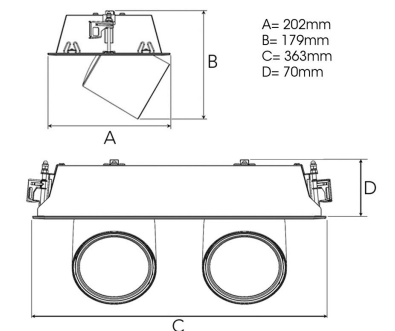

FLEX II 4000, 930 (BBBL), SPOT, GREY

- ✓ Soffitto dal design moderno, essenziale e pulito
- ✓ Disponibile in vari pacchetti di lumen
- ✓ Installazione senza attrezzi
- ✓ Disponibile in bianco, nero e grigio
- ✓ Retraibile e girevole

TECHNICAL SPECIFICATION

Product Code	306-550-30
Colour	Grey
Control	On/off
CRI light colour	930 (BBBL)
Delivered lumen output lm	2 x 3850
Driver	Stand alone, included
EEL	E
Light distribution	Spot
Lightsource	LED COB
Mains input voltage	220-240 V
Measurements A	202
Measurements B	179
Measurements C	363
Measurements D	70
Mounting	Recessed
Position	360°/60°
Lifetime	L80 B10, 50.000h
Protection	IP 20, class III
Sawing instructions x	177
Sawing instructions y	352
Start Time	Instant
System power W	2 x 35,2
Unit	mm
Weight	1,9

Spot	Medium	Flood	Wide Flood
14°	27°	36°	56°
m	ø	m	ø
1.0	0.25	1.0	0.48
2.0	0.49	2.0	0.95
3.0	0.74	3.0	1.43
1.0	0.69	1.0	1.07
2.0	1.39	2.0	2.14
3.0	2.08	3.0	3.22

177 x 352mm