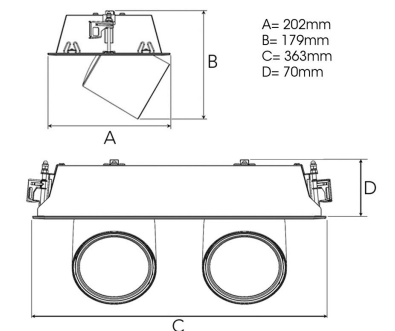

FLEX II 4000, 930 (BBBL), SPOT, BLACK

- ✓ Soffitto dal design moderno, essenziale e pulito
- ✓ Disponibile in vari pacchetti di lumen
- ✓ Installazione senza attrezzi
- ✓ Disponibile in bianco, nero e grigio
- ✓ Retraibile e girevole

TECHNICAL SPECIFICATION

Product Code	306-550-20
Colour	Black
Control	On/off
CRI light colour	930 (BBBL)
Delivered lumen output lm	2 x 3850
Driver	Stand alone, included
EEL	E
Light distribution	Spot
Lightsource	LED COB
Mains input voltage	220-240 V
Measurements A	202
Measurements B	179
Measurements C	363
Measurements D	70
Mounting	Recessed
Position	360°/60°
Lifetime	L80 B10, 50.000h
Protection	IP 20, class III
Sawing instructions x	177
Sawing instructions y	352
Start Time	Instant
System power W	2 x 35,2
Unit	mm
Weight	1,9

Spot	Medium	Flood	Wide Flood
14°	27°	38°	56°
m	ø	m	ø
1.0	0.25	1.0	0.48
2.0	0.49	2.0	0.95
3.0	0.74	3.0	1.43
1.0	0.69	1.0	1.07
2.0	1.39	2.0	2.14
3.0	2.08	3.0	3.22

177 x 352mm