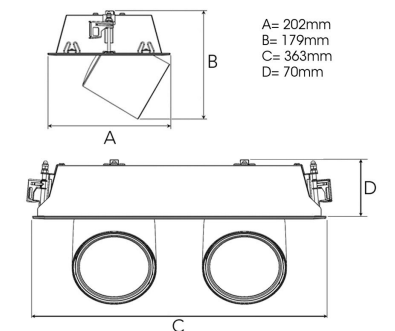

FLEX II 3000, 930 (BBBL), SPOT, BLACK

- ✓ Soffitto dal design moderno, essenziale e pulito
- ✓ Disponibile in vari pacchetti di lumen
- ✓ Installazione senza attrezzi
- ✓ Disponibile in bianco, nero e grigio
- ✓ Retraibile e girevole

TECHNICAL SPECIFICATION

Product Code	306-540-20
Colour	Black
Control	On/off
CRI light colour	930 (BBBL)
Delivered lumen output lm	2 x 2800
Driver	Stand alone, included
EEL	E
Light distribution	Spot
Lightsource	LED COB
Mains input voltage	220-240 V
Measurements A	202
Measurements B	179
Measurements C	363
Measurements D	70
Mounting	Recessed
Position	360°/60°
Lifetime	L80 B10, 50.000h
Protection	IP 20, class III
Sawing instructions x	177
Sawing instructions y	352
Start Time	Instant
System power W	2 x 24,2
Unit	mm
Weight	1,9

Spot	Medium	Flood	Wide Flood
14°	27°	38°	56°
m	ø	m	ø
1.0	0.25	1.0	0.48
2.0	0.49	2.0	0.95
3.0	0.74	3.0	1.43
1.0	0.69	1.0	1.07
2.0	1.39	2.0	2.14
3.0	2.08	3.0	3.22

177 x 352mm