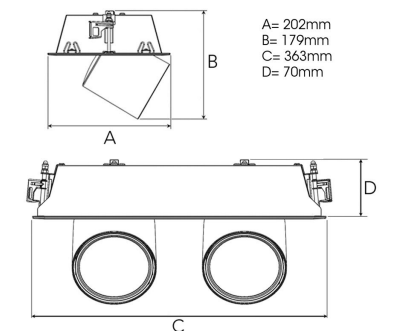

FLEX II 3000, 930 (BBBL), SPOT, WHITE

ITAB

- ✓ Soffitto dal design moderno, essenziale e pulito
- ✓ Disponibile in vari pacchetti di lumen
- ✓ Installazione senza attrezzi
- ✓ Disponibile in bianco, nero e grigio
- ✓ Retraibile e girevole

TECHNICAL SPECIFICATION

Product Code	306-540-10
Colour	White
Control	On/off
CRI light colour	930 (BBBL)
Delivered lumen output lm	2 x 2800
Driver	Stand alone, included
EEL	E
Light distribution	Spot
Lightsource	LED COB
Mains input voltage	220-240 V
Measurements A	202
Measurements B	179
Measurements C	363
Measurements D	70
Mounting	Recessed
Position	360°/60°
Lifetime	L80 B10, 50.000h
Protection	IP 20, class III
Sawing instructions x	177
Sawing instructions y	352
Start Time	Instant
System power W	2 x 24,2
Unit	mm
Weight	1,9

A= 202mm
B= 179mm
C= 363mm
D= 70mm

Spot	Medium	Flood	Wide Flood
14°	27°	38°	56°
m	ø	m	ø
1.0	0.25	1.0	0.48
2.0	0.49	2.0	0.95
3.0	0.74	3.0	1.43
1.0	0.69	1.0	1.07
2.0	1.39	2.0	2.14
3.0	2.08	3.0	3.22

177 x 352mm