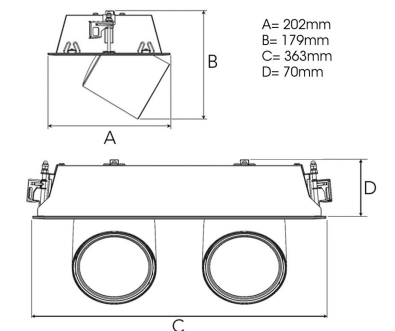

## TECHNICAL SPECIFICATION

Product Code	306-552-30
Colour	Grey
Control	On/off
CRI light colour	930 (BBBL)
Delivered lumen output lm	2 x 3850
Driver	Stand alone, included
EEL	E
Light distribution	Flood
Lightsource	LED COB
Mains input voltage	220-240 V
Measurements A	202
Measurements B	179
Measurements C	363
Measurements D	70
Mounting	Recessed
Position	360°/60°
Lifetime	L80 B10, 50.000h
Protection	IP 20, class III
Sawing instructions x	177
Sawing instructions y	352
Start Time	Instant
System power W	2 x 35,2
Unit	mm
Weight	1,9

Spot	Medium	Flood	Wide Flood
14°	27°	38°	56°
m	ø	m	ø
1.0	0.25	1.0	0.48
2.0	0.49	2.0	0.95
3.0	0.74	3.0	1.43
1.0	0.25	1.0	0.69
2.0	0.49	2.0	1.39
3.0	0.74	3.0	2.08
1.0	0.25	1.0	1.07
2.0	0.49	2.0	2.14
3.0	0.74	3.0	3.22

177 x 352mm