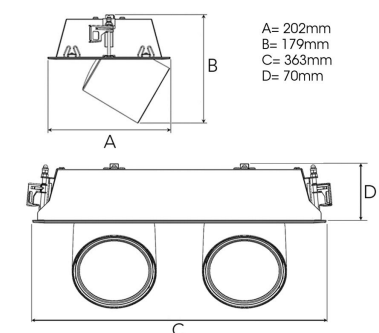

TECHNICAL SPECIFICATION

Product Code	306-552-20
Colour	Black
Control	On/off
CRI light colour	930 (BBBL)
Delivered lumen output lm	2 x 3850
Driver	Stand alone, included
EEL	E
Light distribution	Flood
Lightsource	LED COB
Mains input voltage	220-240 V
Measurements A	202
Measurements B	179
Measurements C	363
Measurements D	70
Mounting	Recessed
Position	360°/60°
Lifetime	L80 B10, 50.000h
Protection	IP 20, class III
Sawing instructions x	177
Sawing instructions y	352
Start Time	Instant
System power W	2 x 35,2
Unit	mm
Weight	1,9

Spot	Medium	Flood	Wide Flood
14°	27°	38°	56°
m	ø	m	ø
1.0	0.25	1.0	0.48
2.0	0.49	2.0	0.95
3.0	0.74	3.0	1.43
1.0	0.25	1.0	0.69
2.0	0.49	2.0	1.39
3.0	0.74	3.0	2.08
1.0	0.25	1.0	1.07
2.0	0.49	2.0	2.14
3.0	0.74	3.0	3.22

177 x 352mm