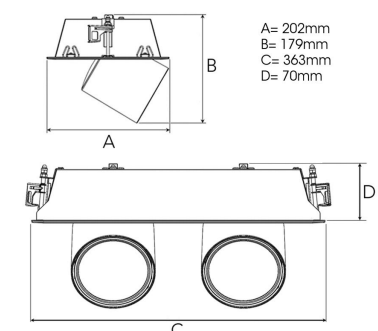

## TECHNICAL SPECIFICATION

Product Code	306-542-30
Colour	Grey
Control	On/off
CRI light colour	930 (BBBL)
Delivered lumen output lm	2 x 2800
Driver	Stand alone, included
EEL	E
Light distribution	Flood
Lightsource	LED COB
Mains input voltage	220-240 V
Measurements A	202
Measurements B	179
Measurements C	363
Measurements D	70
Mounting	Recessed
Position	360°/60°
Lifetime	L80 B10, 50.000h
Protection	IP 20, class III
Sawing instructions x	177
Sawing instructions y	352
Start Time	Instant
System power W	2 x 24,2
Unit	mm
Weight	1,9

Spot	Medium	Flood	Wide Flood
14°	27°	36°	56°
m	ø	m	ø
1.0	0.25	1.0	0.48
2.0	0.49	2.0	0.95
3.0	0.74	3.0	1.43
1.0	0.25	1.0	0.69
2.0	0.49	2.0	1.39
3.0	0.74	3.0	2.08
1.0	0.25	1.0	1.07
2.0	0.49	2.0	2.14
3.0	0.74	3.0	3.22

177 x 352mm