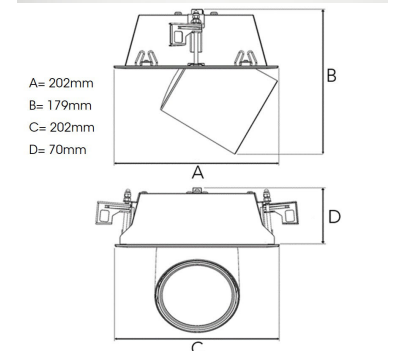

TECHNICAL SPECIFICATION

Product Code	306-523-30
Colour	Grey
Control	On/off
CRI light colour	930 (BBBL)
Delivered lumen output lm	2560
Driver	Stand alone, included
EEL	E
Light distribution	Wide flood
Lightsource	LED COB
Mains input voltage	220-240 V
Measurements A	202
Measurements B	179
Measurements C	202
Measurements D	70
Mounting	Recessed
Position	360°/60°
Lifetime	L80 B10, 50.000h
Protection	IP 20, class III
Sawing instructions x	177
Sawing instructions y	191
Start Time	Instant
System power W	20,7
Unit	mm
Weight	1.1

Spot	Medium	Flood	Wide Flood
14°	27°	38°	56°
m	ø	m	ø
1.0	0.25	1.0	0.48
2.0	0.49	2.0	0.95
3.0	0.74	3.0	1.43
		1.0	0.69
		2.0	1.39
		3.0	2.08
		1.0	1.07
		2.0	2.14
		3.0	3.22

177 x 191mm